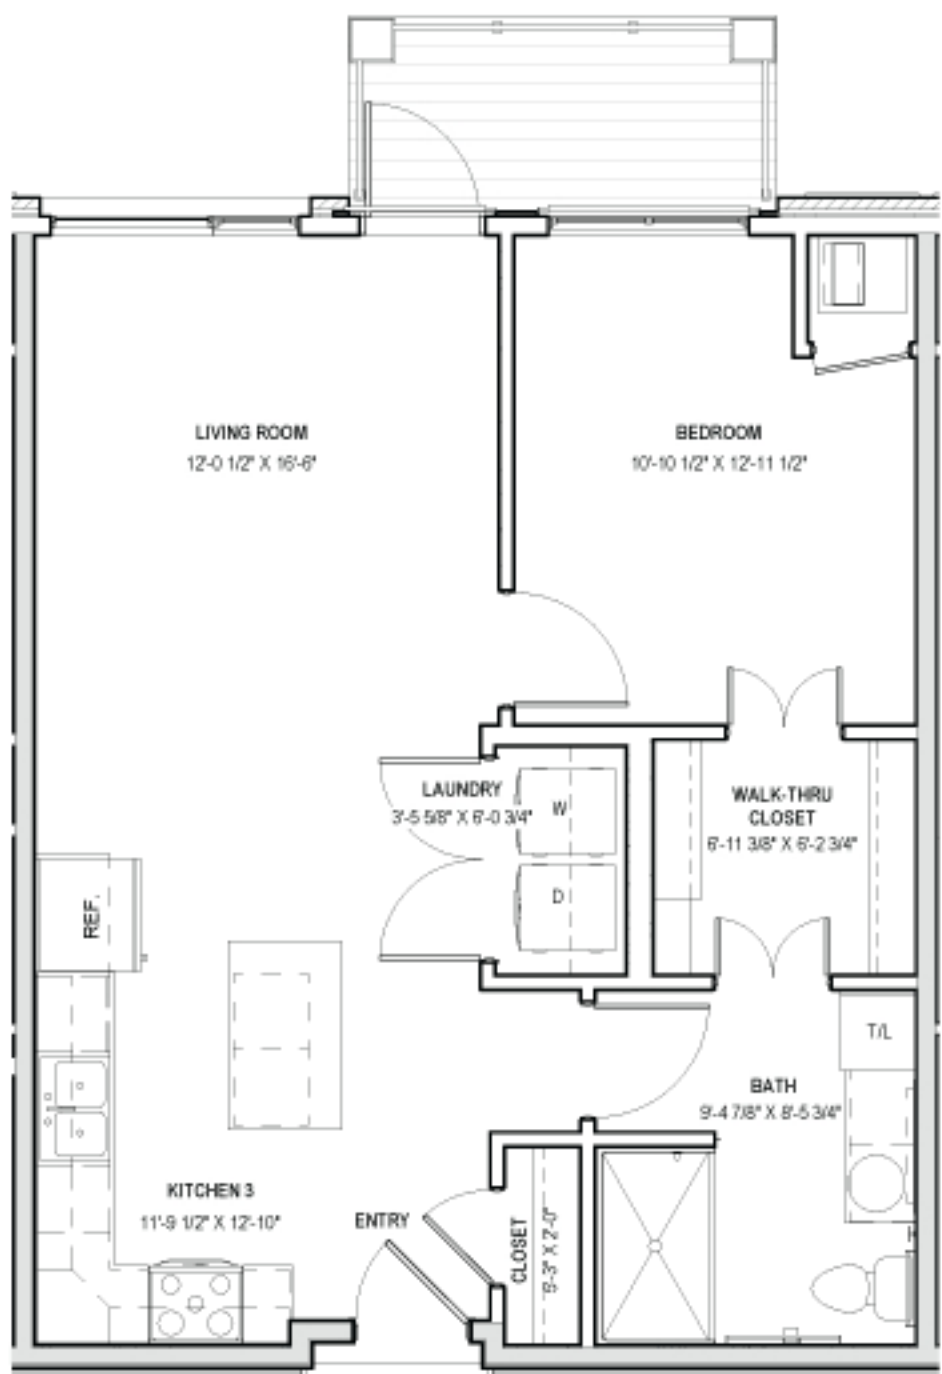

# STYLE A1

724 Square Feet

One Bedroom/One Bath

16882 Klamath Trail, Lakeville MN 55044  
T 952.435.8002 F 952.435.4070  
www.kingsleyplaceseniorliving.com