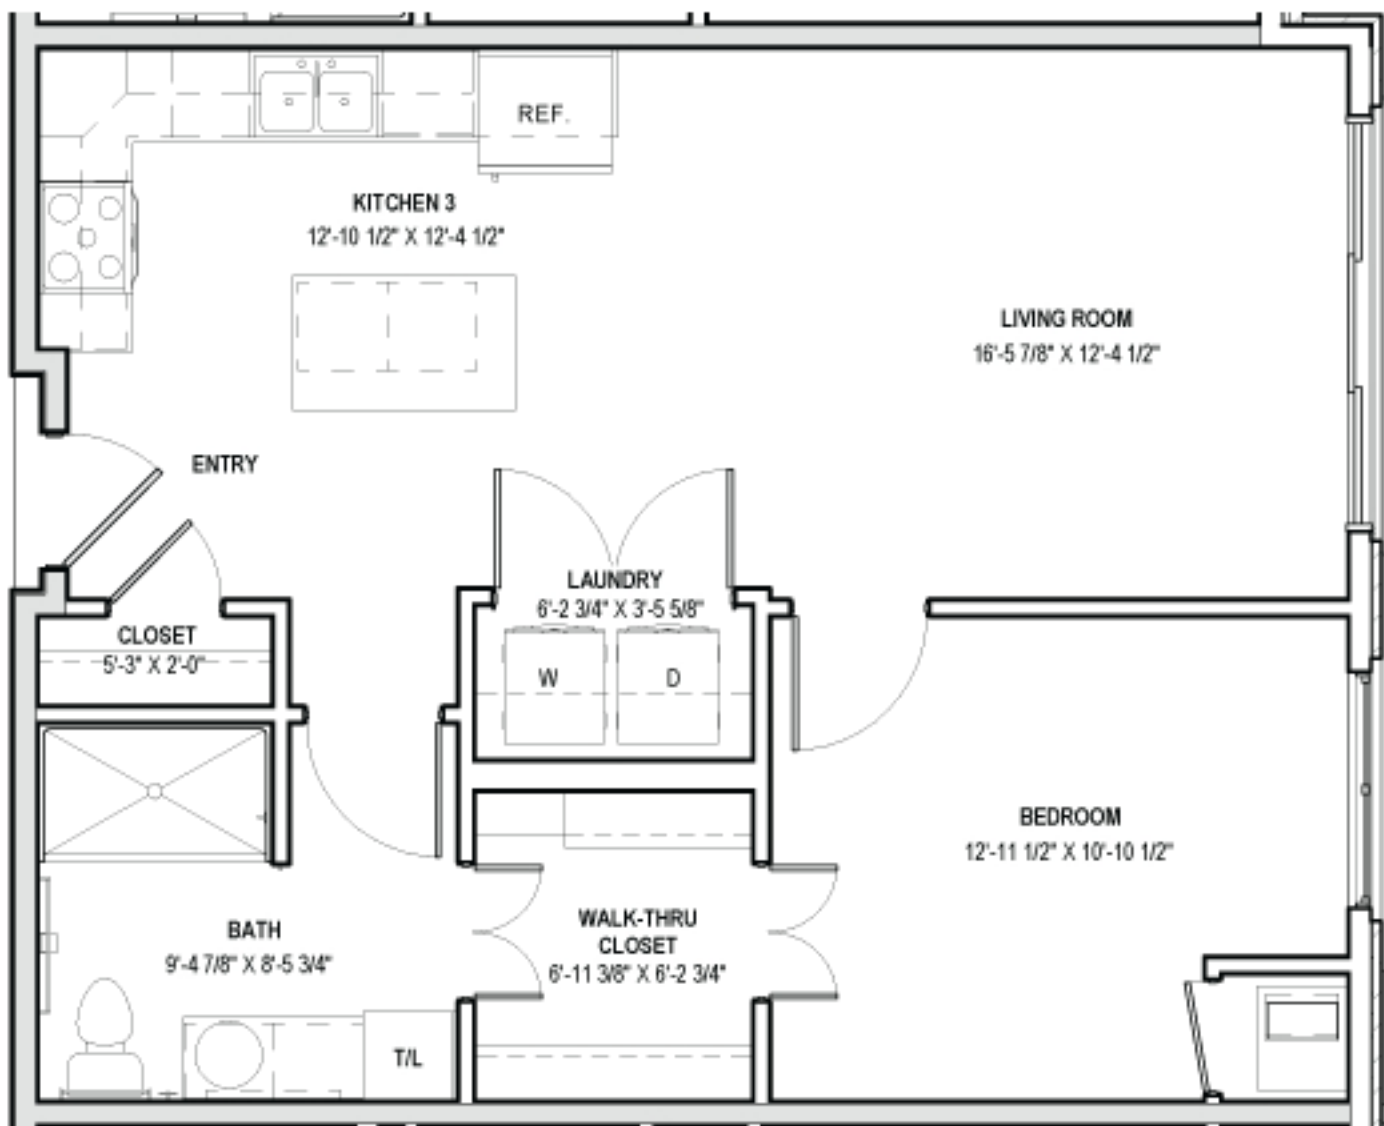

STYLE A3

736 Square Feet

One Bedroom/One Bath

16882 Klamath Trail, Lakeville MN 55044

T 952.435.8002 F 952.435.4070

www.kingsleyplaceseniorliving.com