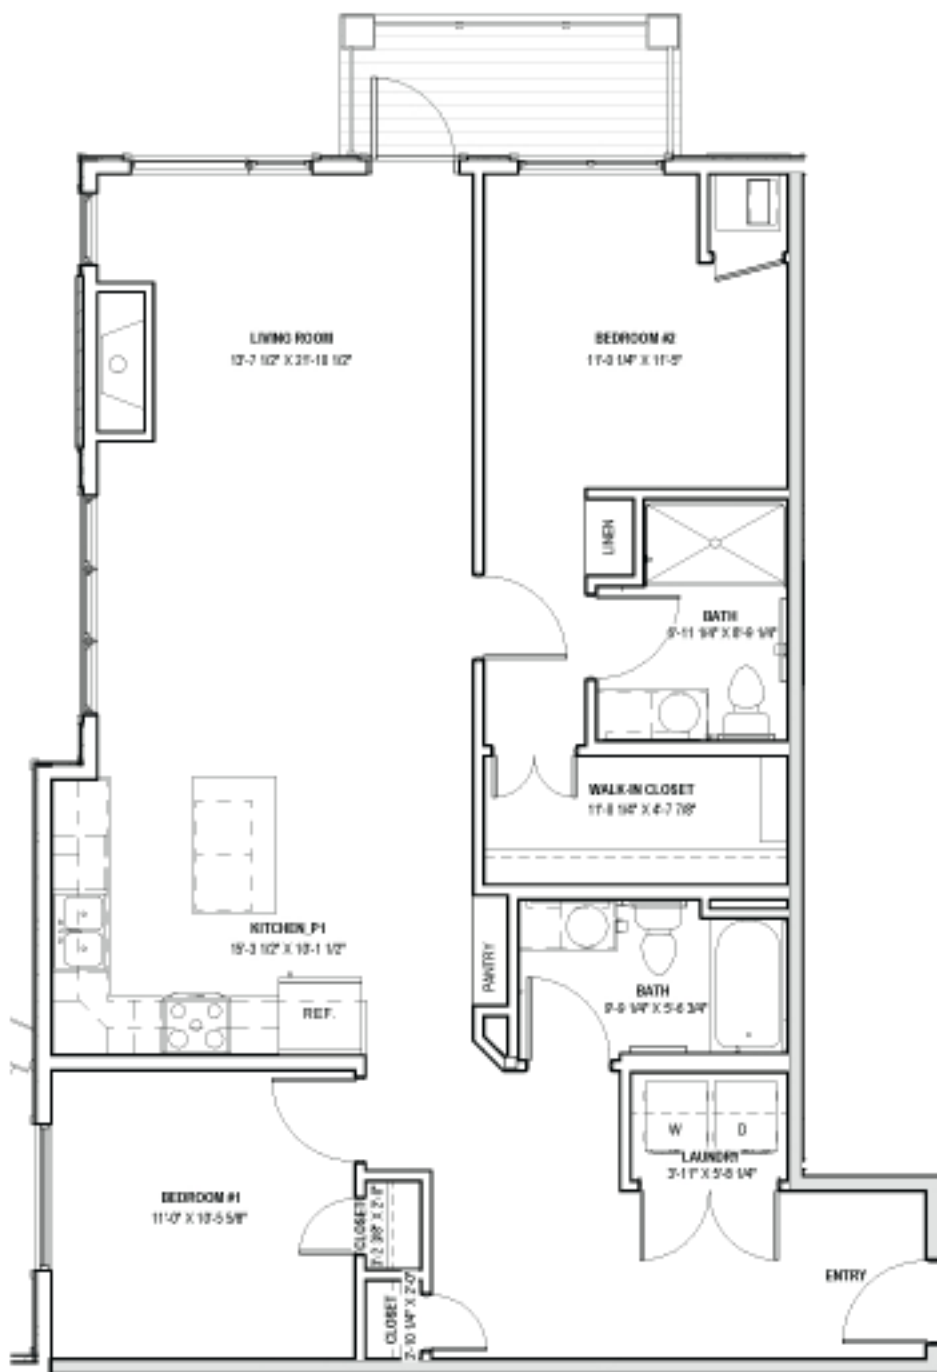

STYLE C1

1,198 Square Feet

Two Bedroom/Two Bath

16882 Klamath Trail, Lakeville MN 55044
 T 952.435.8002 F 952.435.4070
www.kingsleyplaceseniorliving.com