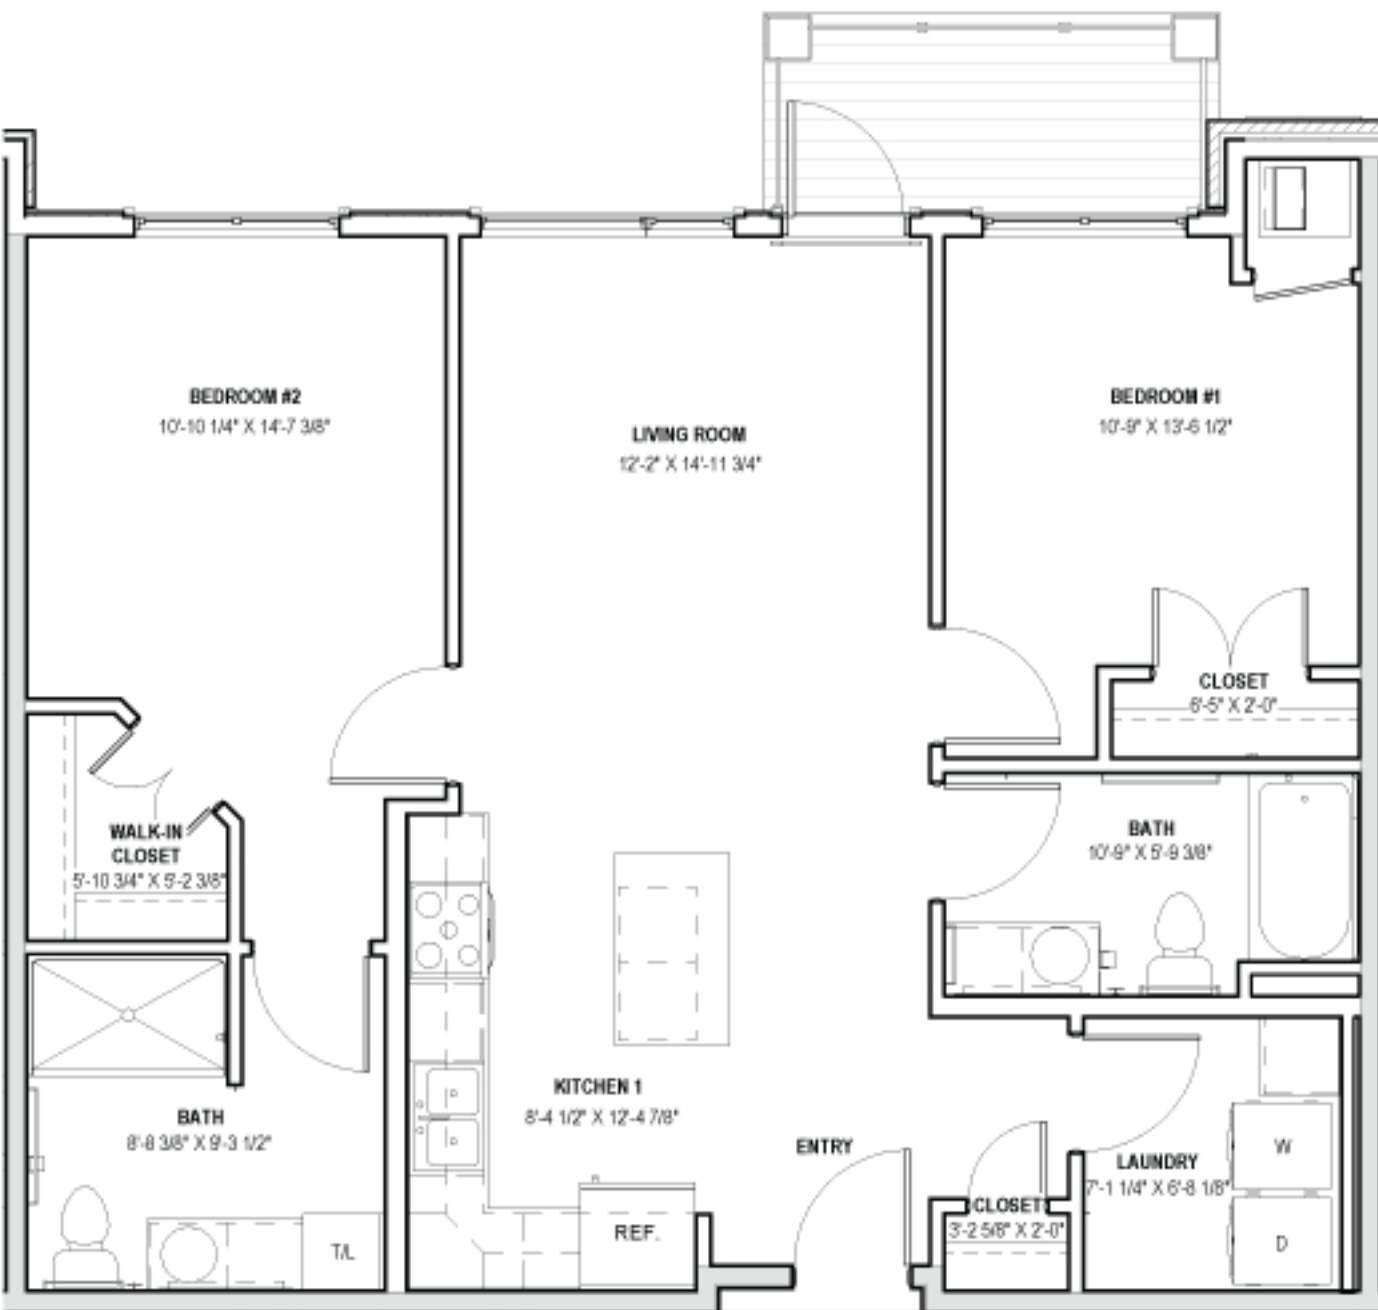

STYLE C2

1,005 Square Feet
Two Bedroom/Two Bath

16882 Klamath Trail, Lakeville MN 55044
T 952.435.8002 F 952.435.4070
www.kingsleyplaceseniorliving.com