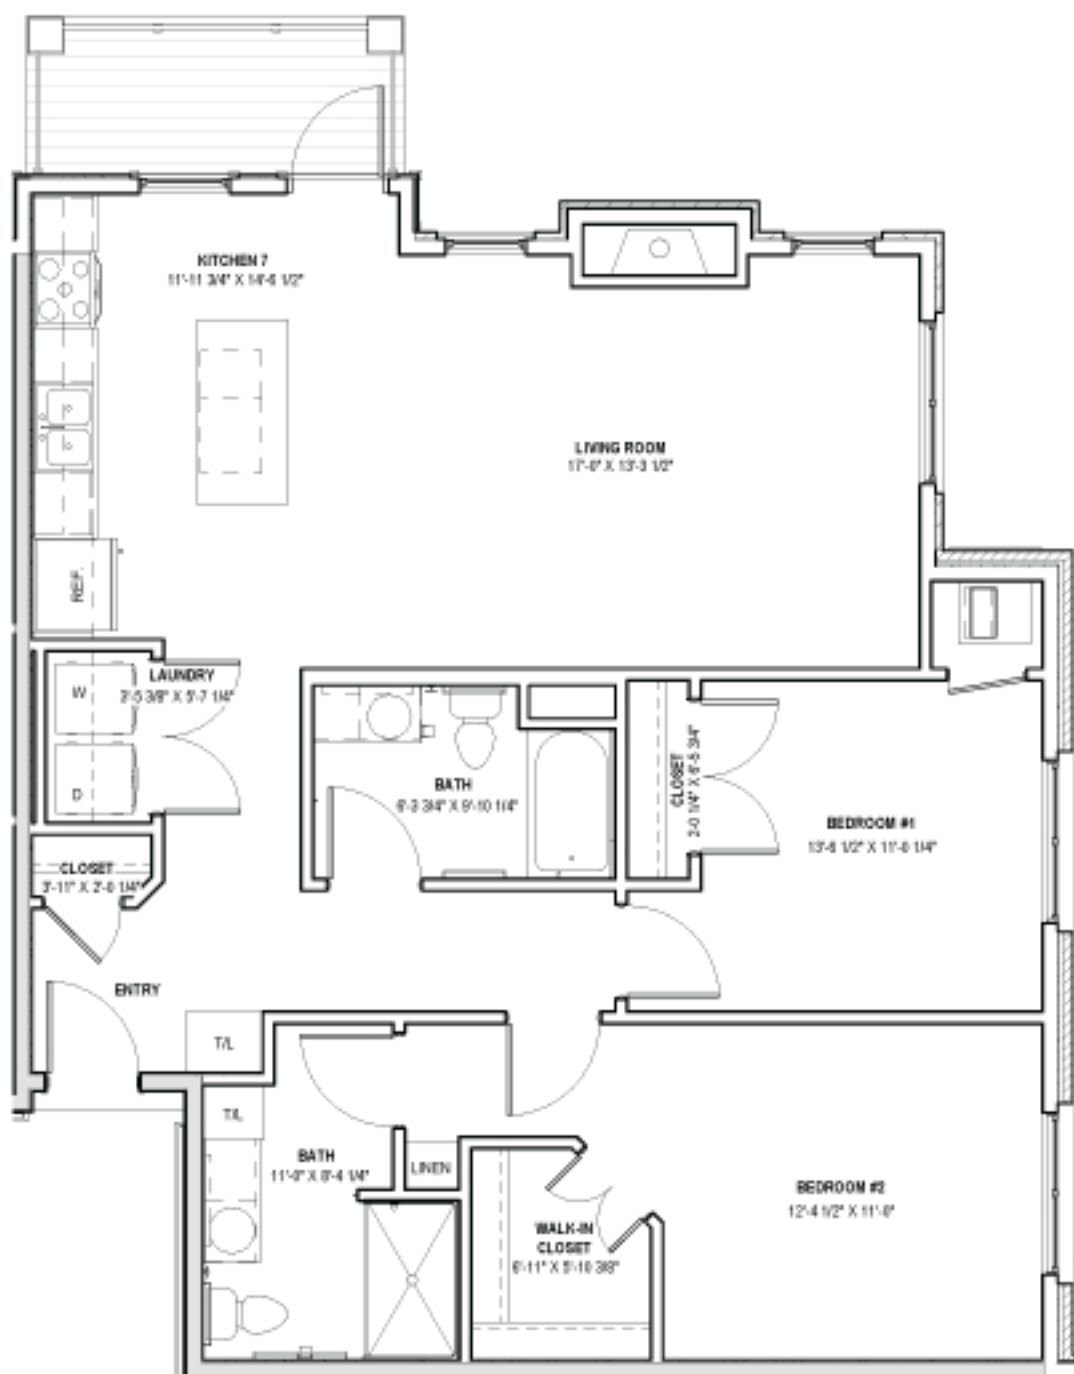

STYLE C3

1,188 Square Feet

Two Bedroom/Two Bath

16882 Klamath Trail, Lakeville MN 55044
 T 952.435.8002 F 952.435.4070
www.kingsleyplaceseniorliving.com