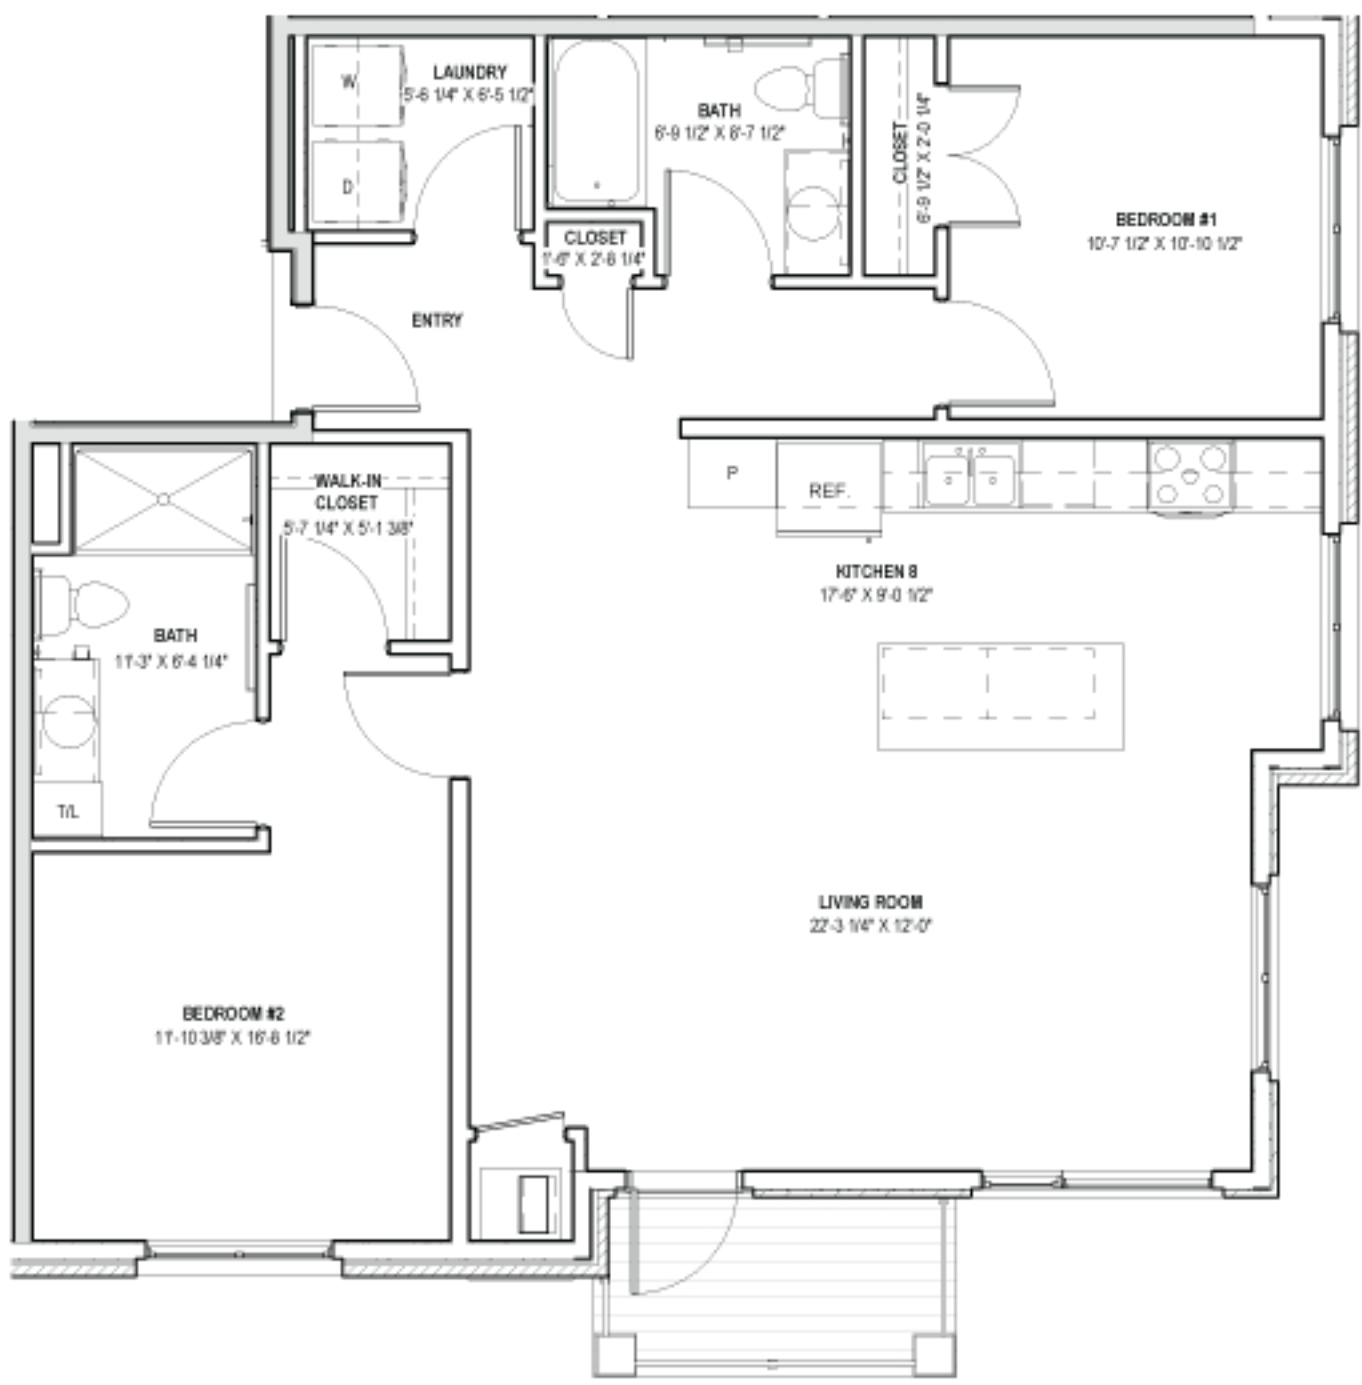

# STYLE C5

1,168 Square Feet

Two Bedroom/Two Bath

16882 Klamath Trail, Lakeville MN 55044  
 T 952.435.8002 F 952.435.4070  
[www.kingsleyplaceseniorliving.com](http://www.kingsleyplaceseniorliving.com)