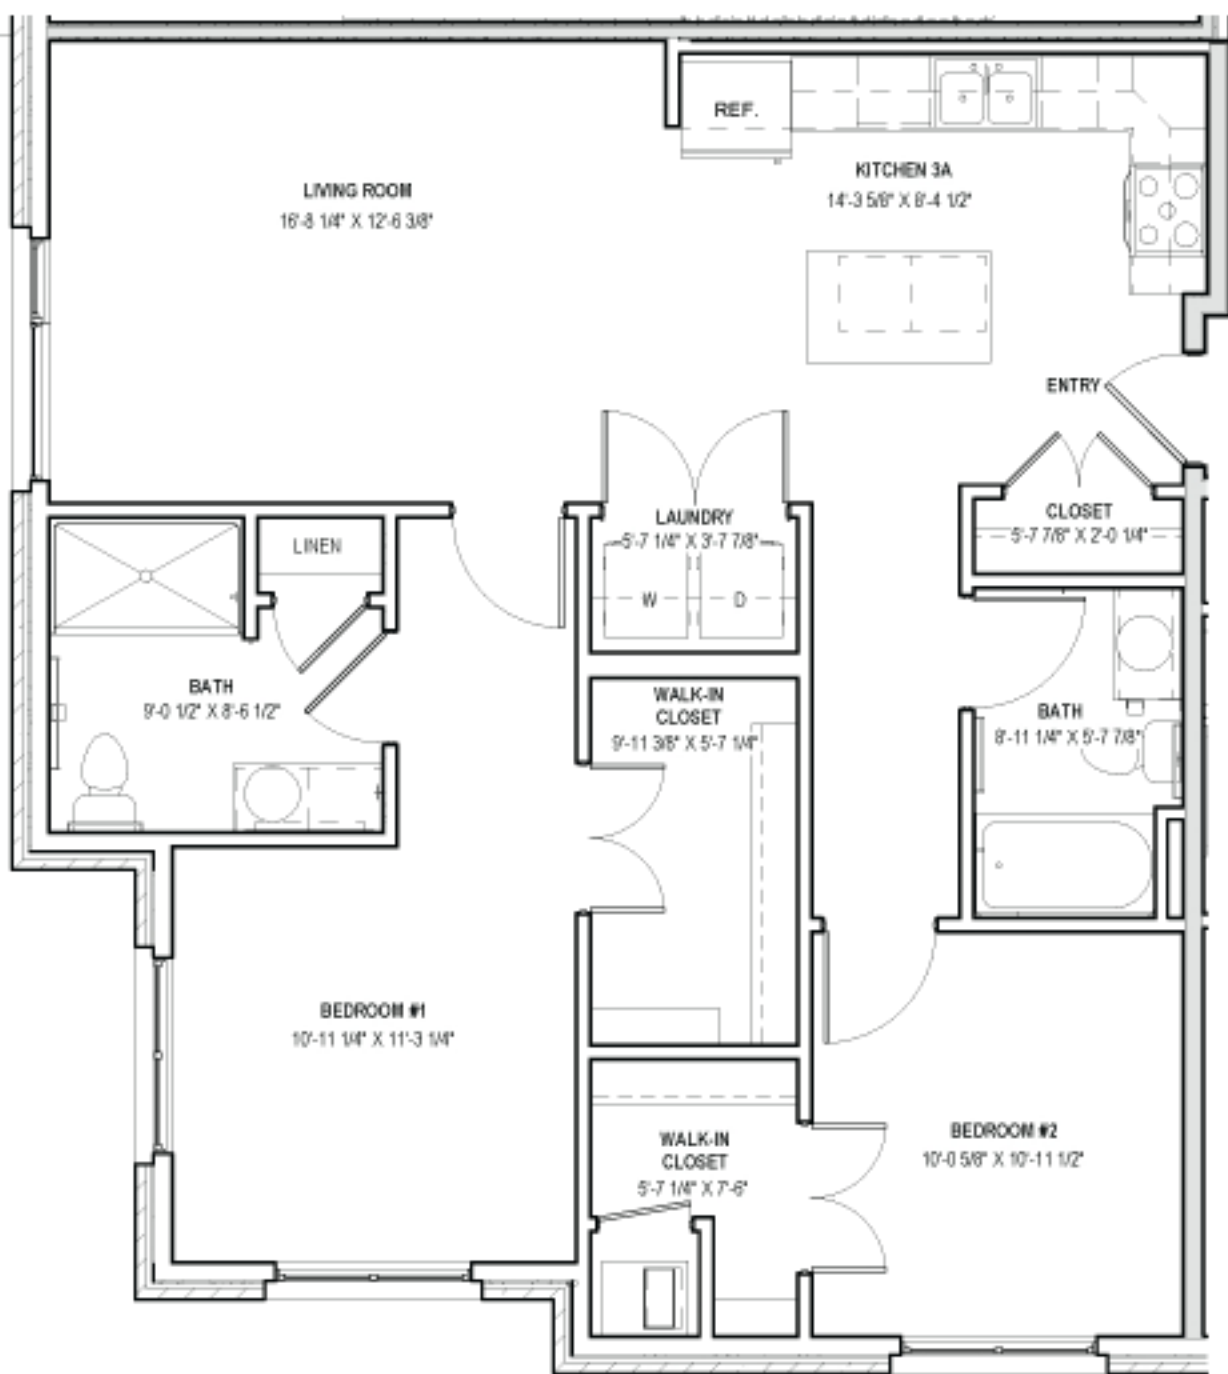

STYLE C7

1,064 Square Feet
Two Bedroom/Two Bath

16882 Klamath Trail, Lakeville MN 55044
 T 952.435.8002 F 952.435.4070
www.kingsleyplaceseniorliving.com