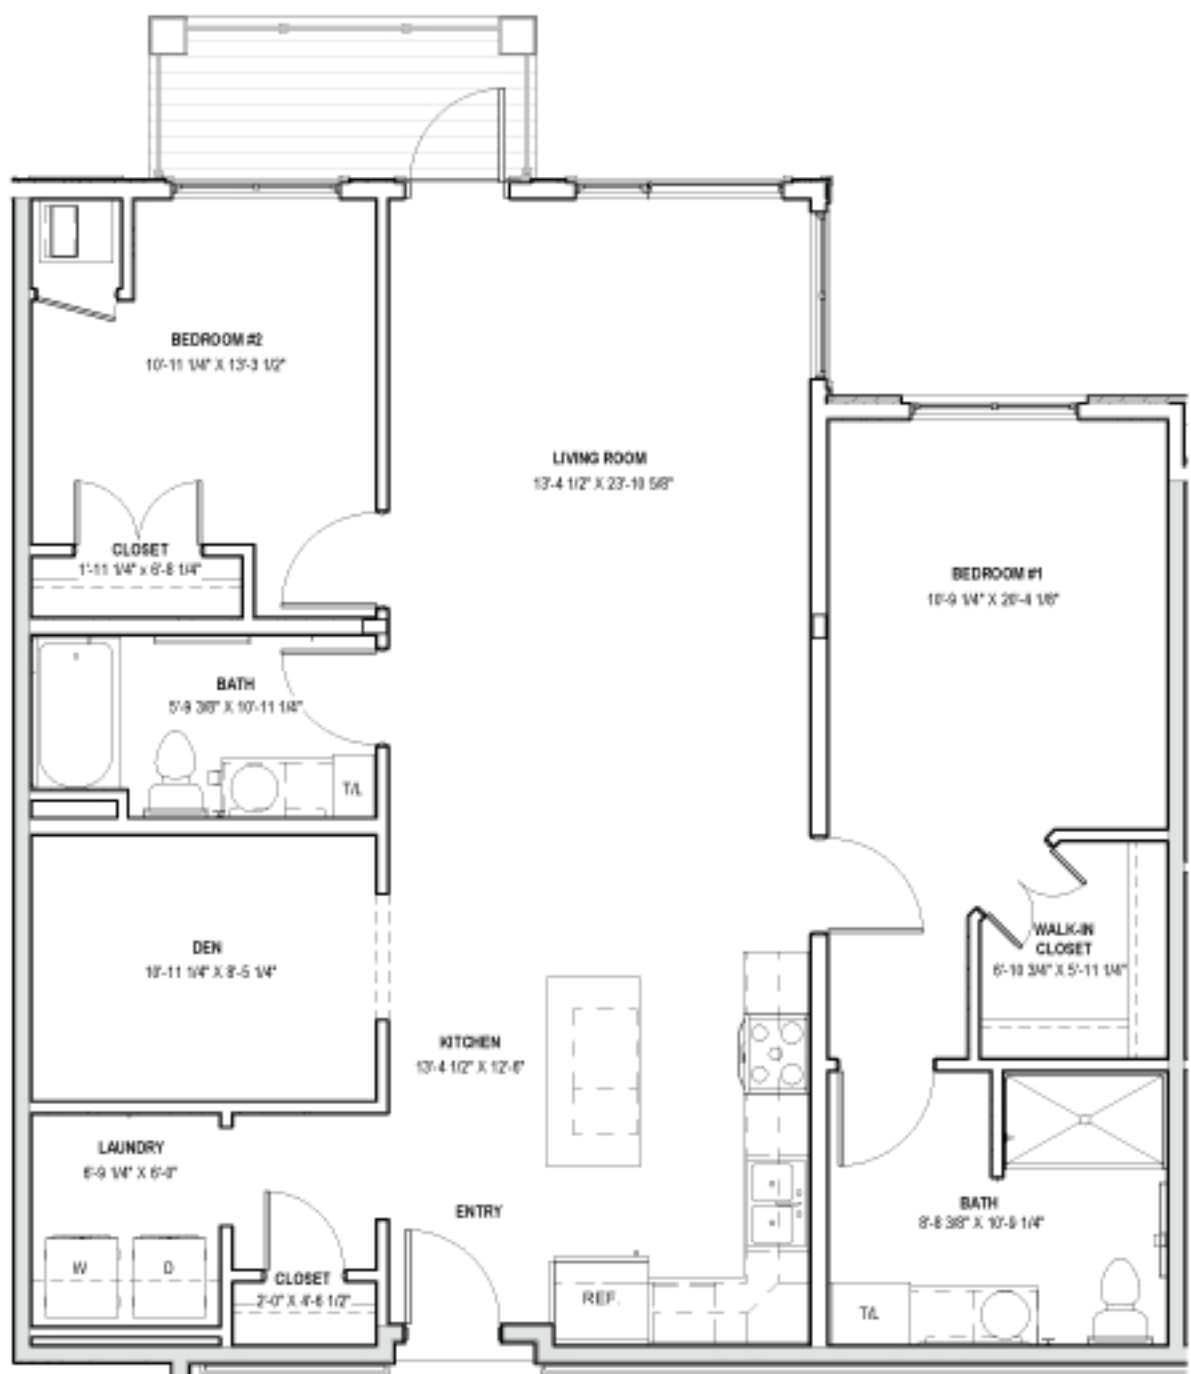

# STYLE D1

1,292 Square Feet

Two Bedroom + Den/Two Bath

16882 Klamath Trail, Lakeville MN 55044  
 T 952.435.8002 F 952.435.4070  
[www.kingsleyplaceseniorliving.com](http://www.kingsleyplaceseniorliving.com)